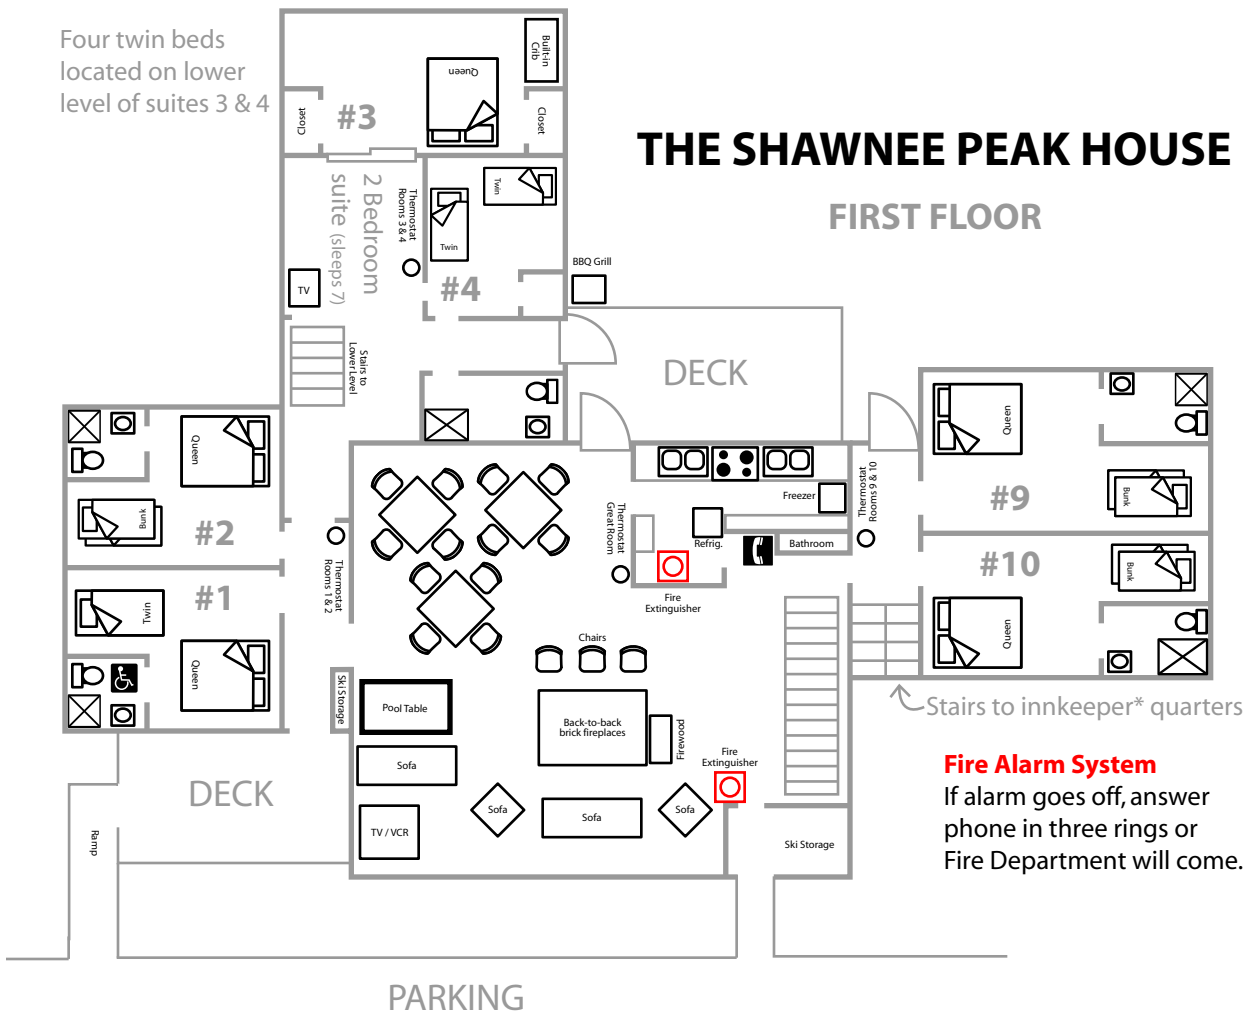

Four twin beds located on lower level of suites 3 & 4

## THE SHAWNEE PEAK HOUSE FIRST FLOOR

Stairs to innkeeper\* quarters

### Fire Alarm System

If alarm goes off, answer phone in three rings or Fire Department will come.

- 7 Queen Beds (14 people)
- 12 Twin Beds (12 people)
- 8 Bunk Beds (16 people)
- Total 27 Beds (42 people)
- \*2 Cots available (2 people)