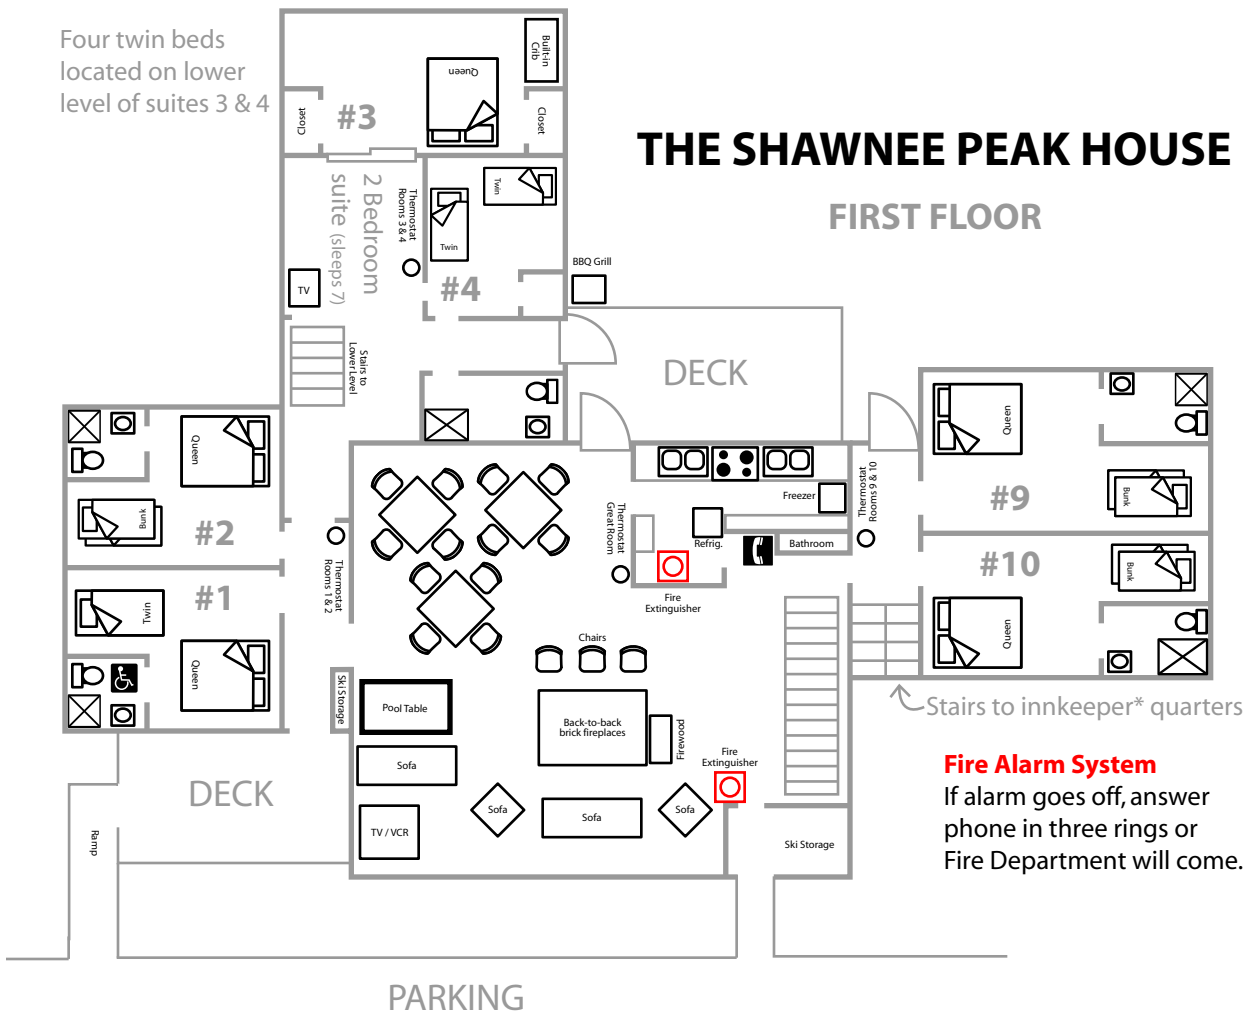

Four twin beds located on lower level of suites 3 & 4

## THE SHAWNEE PEAK HOUSE

### FIRST FLOOR

Stairs to innkeeper\* quarters